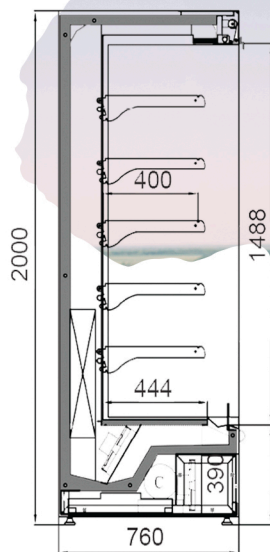

NICE HGD (GLASS DOOR)

A* L A S I C S®

INDUSTRIAL COOLING SYSTEMS

STANDARD FEATURES

- **LOW FRONT INTEGRAL MULTIDECK**
- **HINGED GLASS DOOR**
- **DIGITAL CONTROLLER**
- **SLIDE OUT MACHINERY TRAY**
- **BASE +5 x 450 MM ADJUSTABLE SHELVES**
- **ACRYLIC SHELF RISERS**
- **AUTOMATIC DEFROST MULTIPLEXABLE**
- **PANORAMIC OR MIRRORRED END WALLS**
- **3M1**

NICE HGD 187 (GLASS DOOR)

NICE HGD 250 (GLASS DOOR)

NICE HGD 320 (GLASS DOOR)

NICE HGD 375 (GLASS DOOR)

MIRROR SIDE (LEFT 40 MM)

MIRROR SIDE (RIGHT 40 MM)

+44(0)2088091052

WWW.ATLASCOLD.CO.UK

UNIT 7, 10 ADVENT WAY, EDMONTON TRADE PARK, N18 3AJ, LONDON

M2 (-1 / +7 C°)